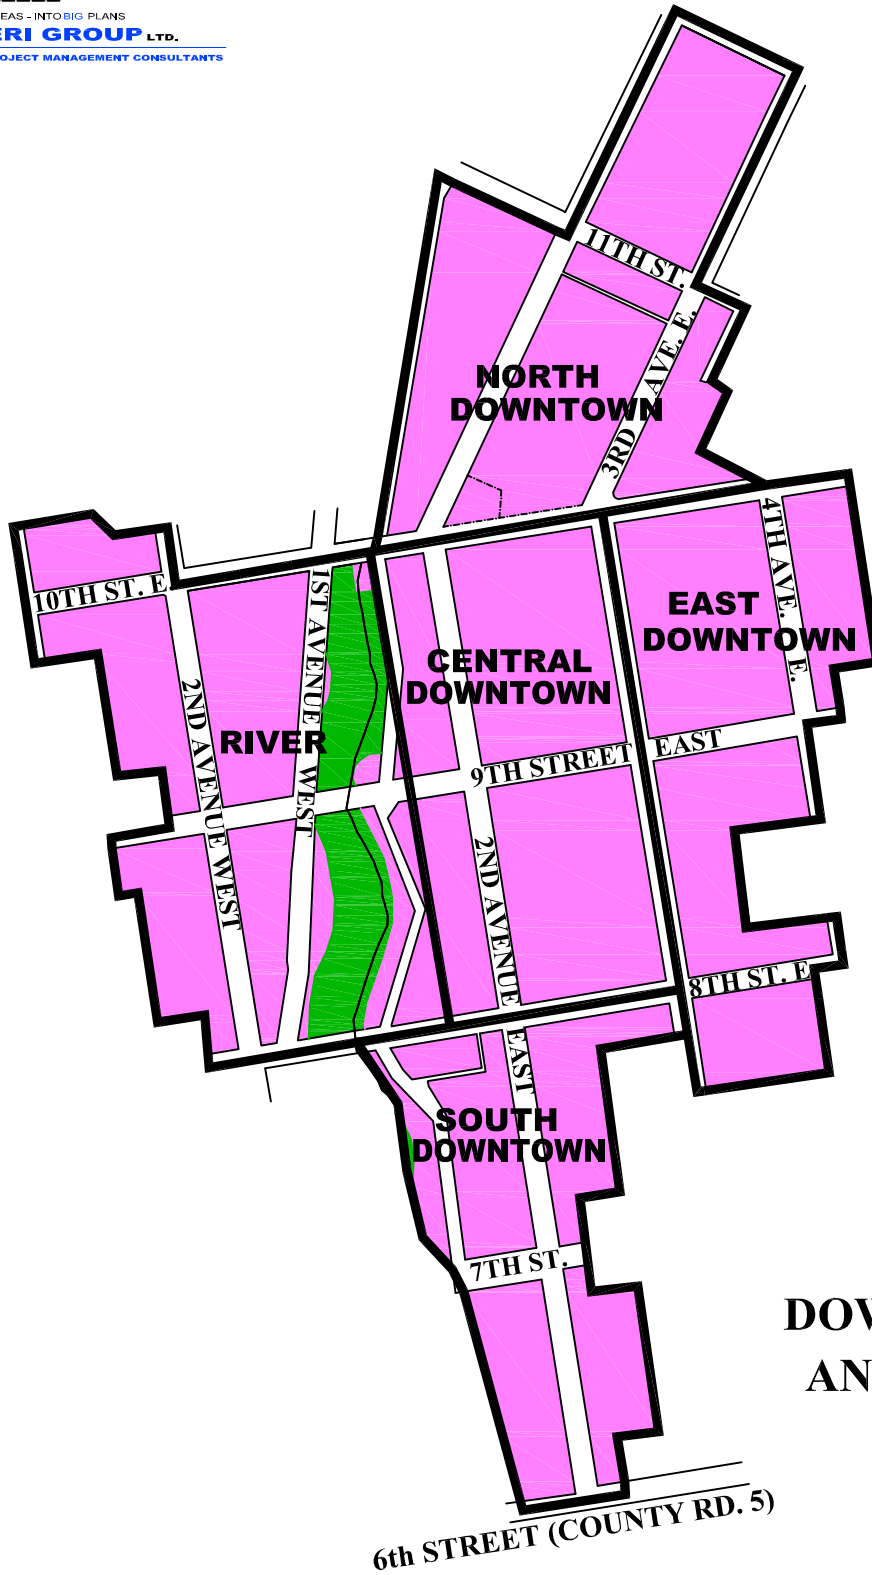

BUILDING YOUR IDEAS - INTO BIG PLANS

THE BIGLIERI GROUP LTD.

PLANNING, DEVELOPMENT & PROJECT MANAGEMENT CONSULTANTS

DOWNTOWN AREA AND PRECINCTS

LAND USE

-  Downtown Commercial
-  Hazard Land
-  Downtown Precincts

SCHEDULE 'B1'

CITY OF OWEN SOUND OFFICIAL PLAN