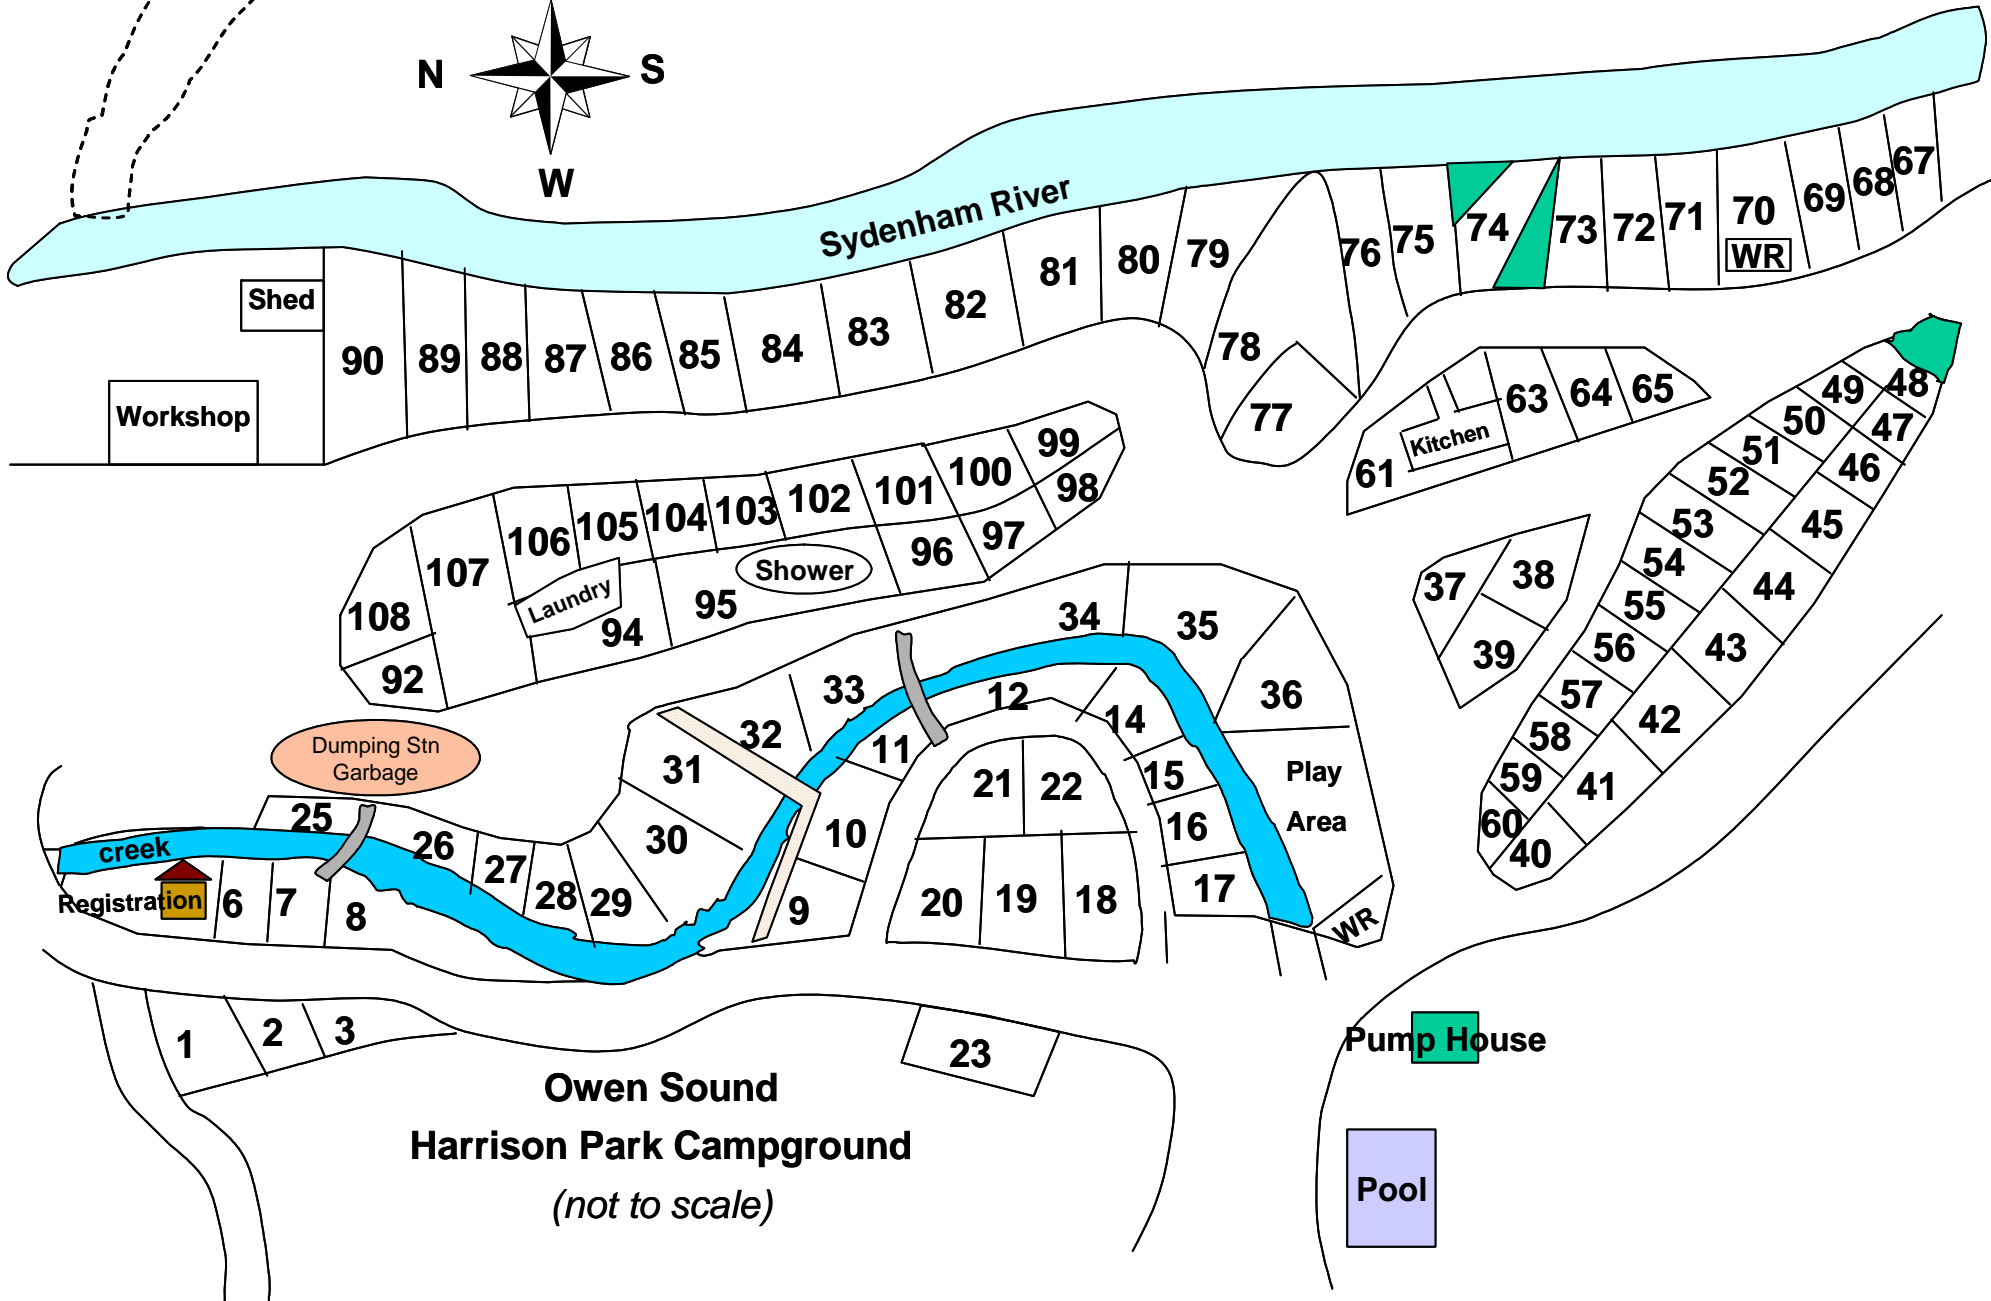

Mile Drive - Walkway

Sydenham River

Shed

Workshop

90

89

88

87

86

85

84

83

82

81

80

79

78

77

76

75

74

73

72

71

70

69

68

67

WR

61

Kitchen

63

64

65

108

107

106

105

104

103

102

101

100

99

98

Laundry

94

95

96

97

Shower

34

35

21

22

20

19

15

16

12

14

36

Play Area

37

38

39

57

58

59

60

56

55

54

53

41

42

43

44

45

46

47

48

49

Dumping Stn
Garbage

Registration

6

7

8

25

26

27

28

29

30

31

32

33

9

10

11

17

18

13

10

9

8

7

6

5

4

3

2

1

Owen Sound

Harrison Park Campground

(not to scale)

Pump House

Pool